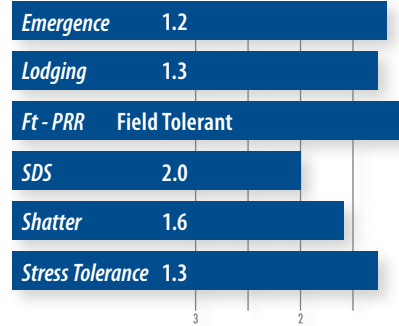

WX9230C

Maturity 3.0

This is a large seeded export bean. Has excellent stalk strength, a great SDS score and an excellent disease package.

WX9336C

Maturity 3.6

An export bean that has good yield potential. Good plant health and standability.

WX9137C

Maturity 3.7

We have had excellent results with 9137C. It has great phytophthora field tolerance and a good lodging score which makes this a good choice for all soil types. This clear hilum conventional can be planted in 15" or 30" rows. A very versatile conventional.