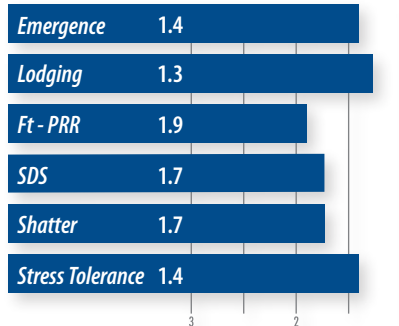

WX9542NC

Maturity 4.2

Excellent early 4 that has been very consistent. This bean looks fantastic this year with several 4-bean pods on every plant. Tends to shine on your better soils.

WX9545NC

Maturity 4.5