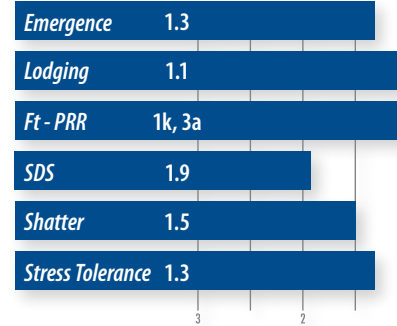

WX9230C

Maturity 3.0

This is a large seeded export bean. Has excellent stalk strength, a great SDS score and an excellent disease package.

WX9336C

Maturity 3.6

An export bean that has good yield potential. Good plant health and standability.

WX9137C

Maturity 3.7

We have had excellent results with 9137C. It has great phytophthora field tolerance and a good lodging score which makes this a good choice for all soil types. This clear hilum conventional can be planted in 15" or 30" rows. A very versatile conventional.