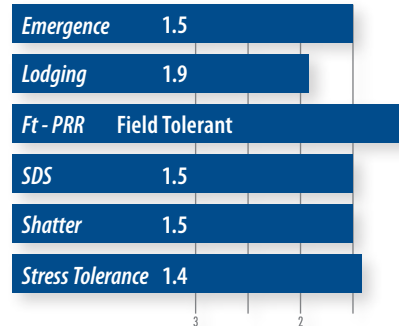

WX9447NC

Maturity 4.7

An excellent yielding conventional bean. Works well across all soil types. Has good height and good standability. This bean has consistently been in the top yielders.