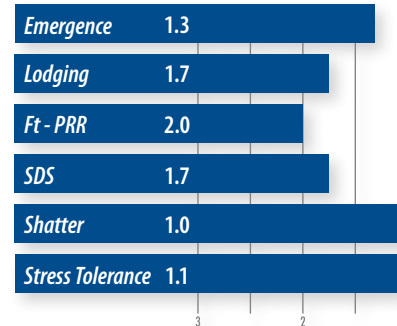

WX9348NC

Maturity 4.8

This is a medium bush plant that doesn't need to be planted too thick. Excellent disease package with great yield potential. Works good on those tough soils.