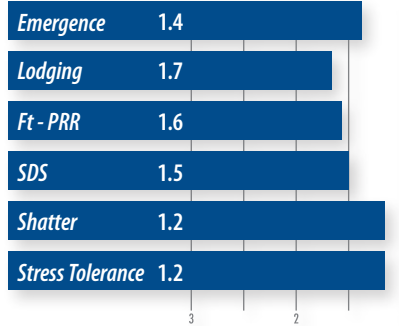

WX9230C

Maturity 3.0

This is a large seeded export bean. Has excellent stalk strength, a great SDS score and an excellent disease package.