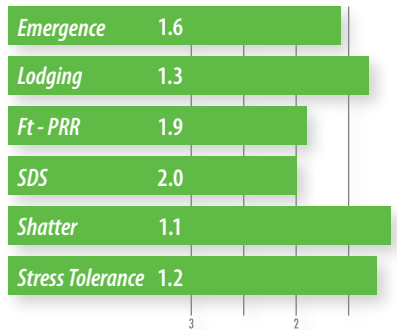

WXR7428NS

Maturity 4.2

This bean has a quick emergence that can be planted early. It is a medium tall plant that requires narrow rows and works on all soil types.

WXR7878NS

Maturity 4.7

A bean that continues to yield! It can handle some of those tougher soils, but yields on your good ground too. Little more of an upright bean for those narrower rows.