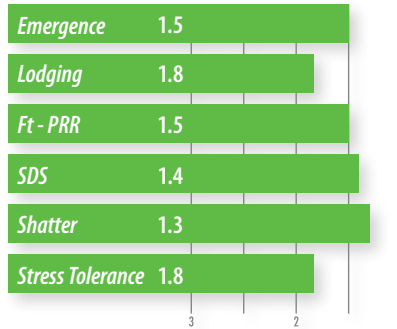

WXR7398N

Maturity 3.9

This is one tough bean to beat. 7398 is a great bottom bean, but can also handle the stress. Very pleased with how this bean continues to yield year after year.