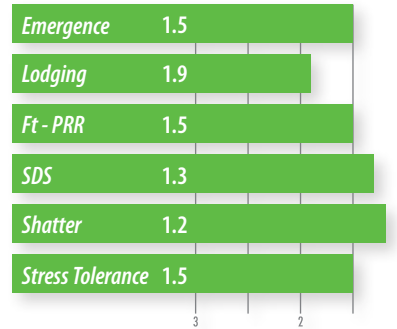

WXR7398N

Maturity 3.9

This is one tough bean to beat. 7398 is a great bottom bean, but can also handle the stress. Very pleased with how this bean continues to yield year after year.

WXR7409N

Maturity 4.0