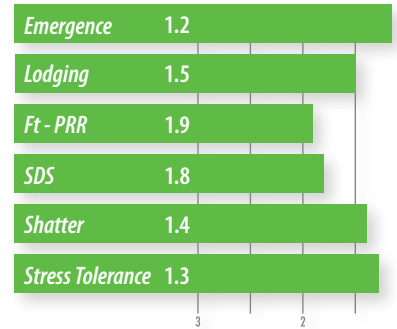

WXR7418NS

Maturity 4.0

A taller plant that needs to be on narrow rows and goes across all soil types.